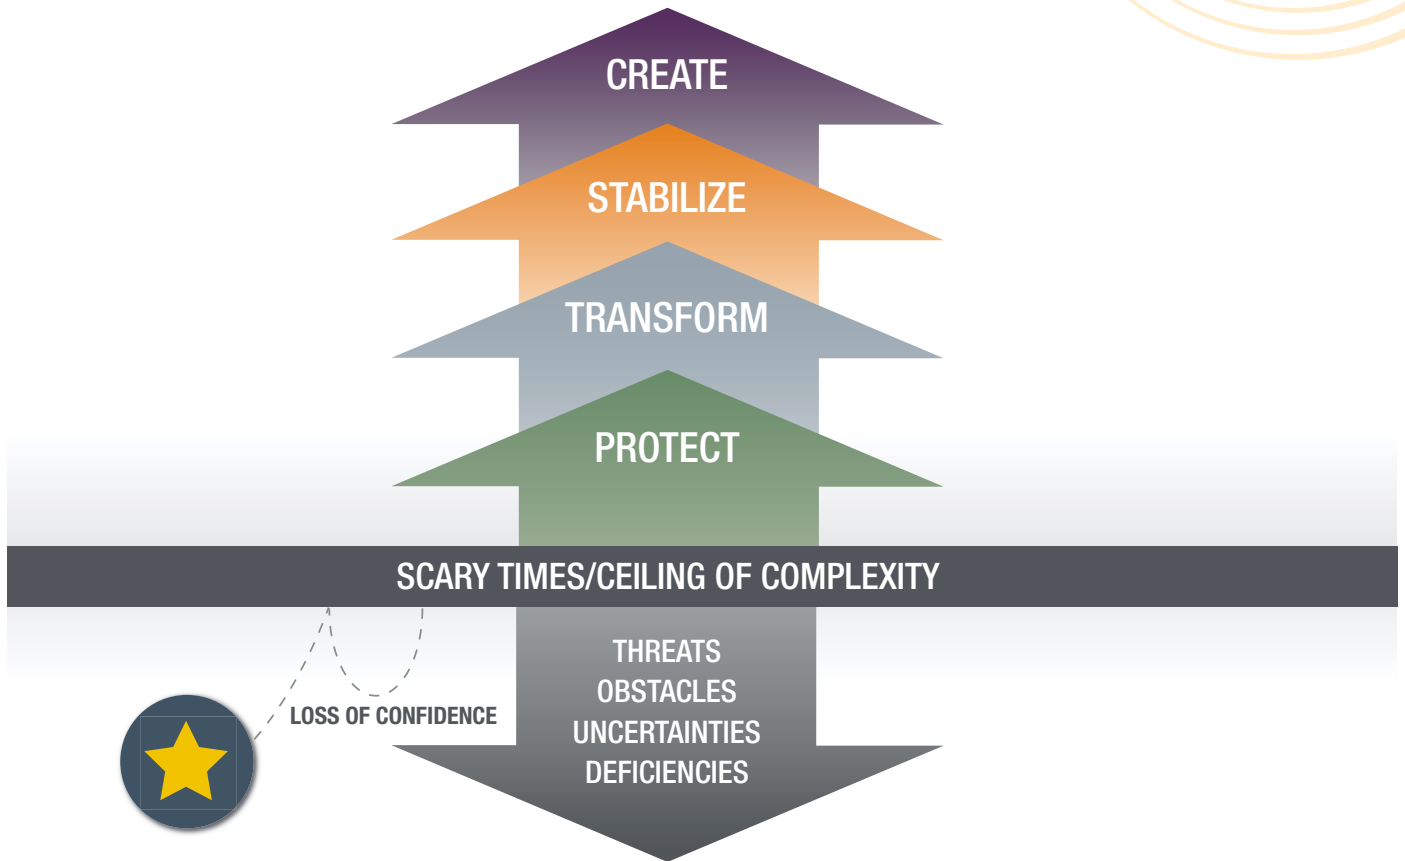

# STRATEGIC COACH® TASTER WORKSHOP

EXPANDING ENTREPRENEURIAL FREEDOM

	WHAT'S WORKING	BIGGEST CHALLENGE
TIME		
MONEY		
RELATIONSHIP		
PURPOSE		

# STRATEGIC COACH® TASTER WORKSHOP

OVERCOMING THE COMPLEXITY TRAP

OVERCOMING THE COMPLEXITY TRAP		
CURRENT COMPLEXITIES	STRATEGIZING	
	<b>PROTECT:</b> What needs your increased attention or boundaries?  <b>FIRST ACTION:</b>	<b>TRANSFORM:</b> What existing resource or capability can be reutilized?  <b>FIRST ACTION:</b>
	<b>STABILIZE:</b> What do you want to stabilize for the long-term?  <b>FIRST ACTION:</b>	<b>CREATE:</b> What new innovation would most support your growth and success?  <b>FIRST ACTION:</b>

# THE STRATEGIC COACH® SIGNATURE PROGRAM: **TWO WAYS**