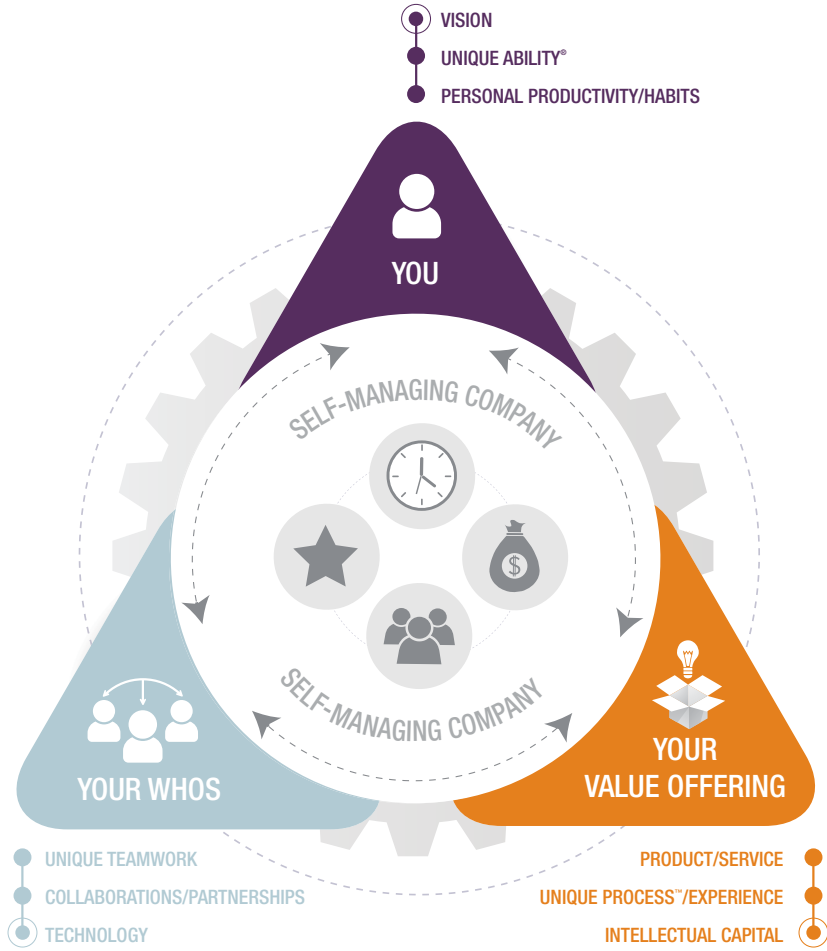

# STRATEGIC COACH® TASTER WORKSHOP

EXPANDING ENTREPRENEURIAL FREEDOM

	WHAT'S WORKING	BIGGEST CHALLENGE
TIME		
MONEY		
RELATIONSHIP		
PURPOSE		

# STRATEGIC COACH® TASTER WORKSHOP

OVERCOMING THE COMPLEXITY TRAP

OVERCOMING THE COMPLEXITY TRAP		
CURRENT COMPLEXITIES	STRATEGIZING	
	<b>PROTECT:</b> What needs your increased attention or boundaries?  <b>FIRST ACTION:</b>	<b>TRANSFORM:</b> What existing resource or capability can be reutilized?  <b>FIRST ACTION:</b>
	<b>STABILIZE:</b> What do you want to stabilize for the long-term?  <b>FIRST ACTION:</b>	<b>CREATE:</b> What new innovation would most support your growth and success?  <b>FIRST ACTION:</b>

# THE STRATEGIC COACH® SIGNATURE PROGRAM: **TWO WAYS**

## VIRTUAL PROGRAM

Online Sessions:  
**6 workshops/year**

Duration:  
**4 hours/session**

Location:  
**Online**

Time:  
**PT, ET, and GMT options**

Investment:  
**US\$10,000**

Benefits:  
**More frequent connections**  
**Increased convenience and flexibility**  
**No travel = saves time and money**